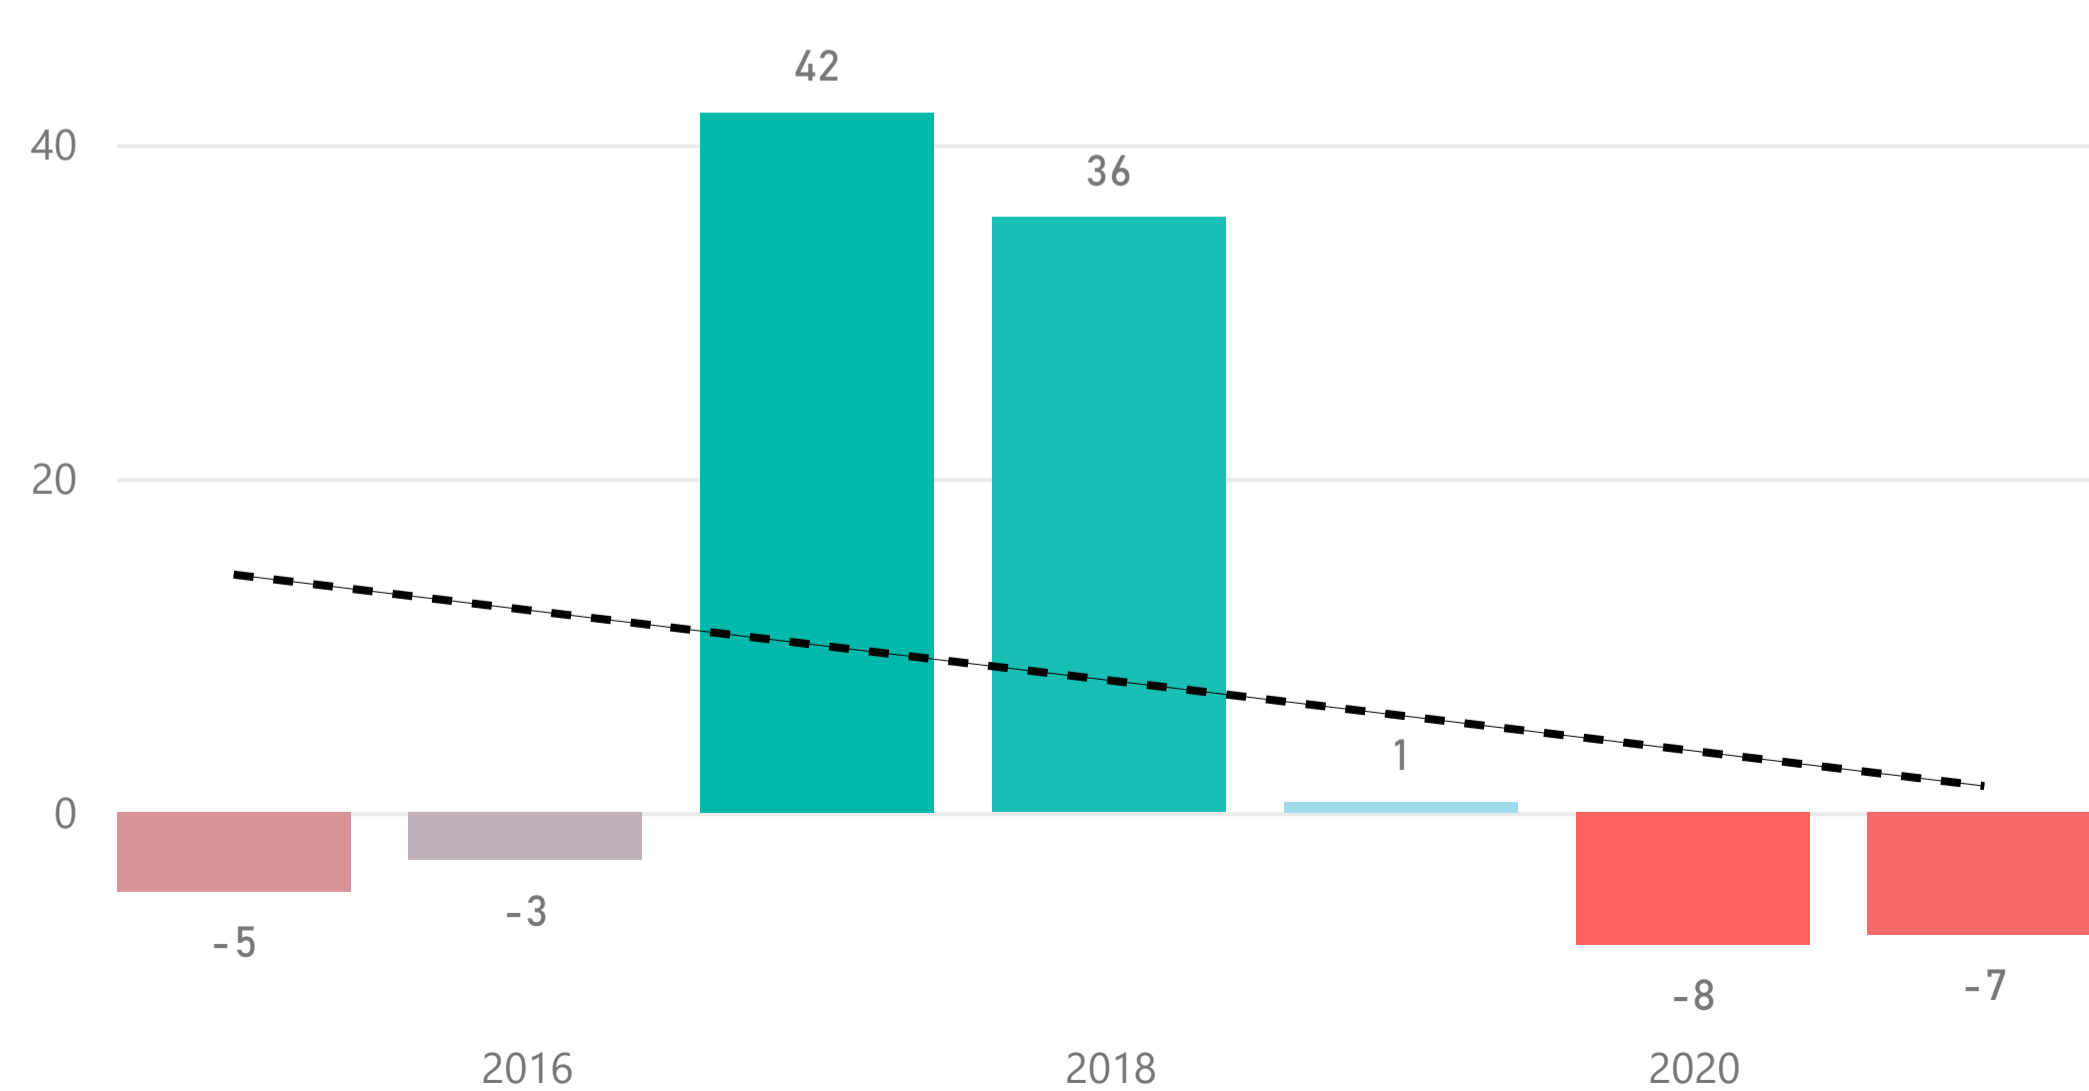

CSA

Washington Chapter State Ass... ▼

Total Members

1,515

Member Growth

-3.38%

Membership Type

Name	Count	YTD Change
Honorary	2	0.00%
New Graduate	11	-62.07%
New to AHIMA	15	-62.50%
Professional	906	-0.98%
Professional - Emeritus	20	11.11%
Professional - Premier	240	3.90%
Student	321	-3.60%
Total	1,515	-3.38%

Membership Over Time

AHIMA Total YoY Membership % Change

Current Memberships

CSA Dashboard: Membership Demographics

CSA Org

Washington Chapter State Association

Average Age

48yr