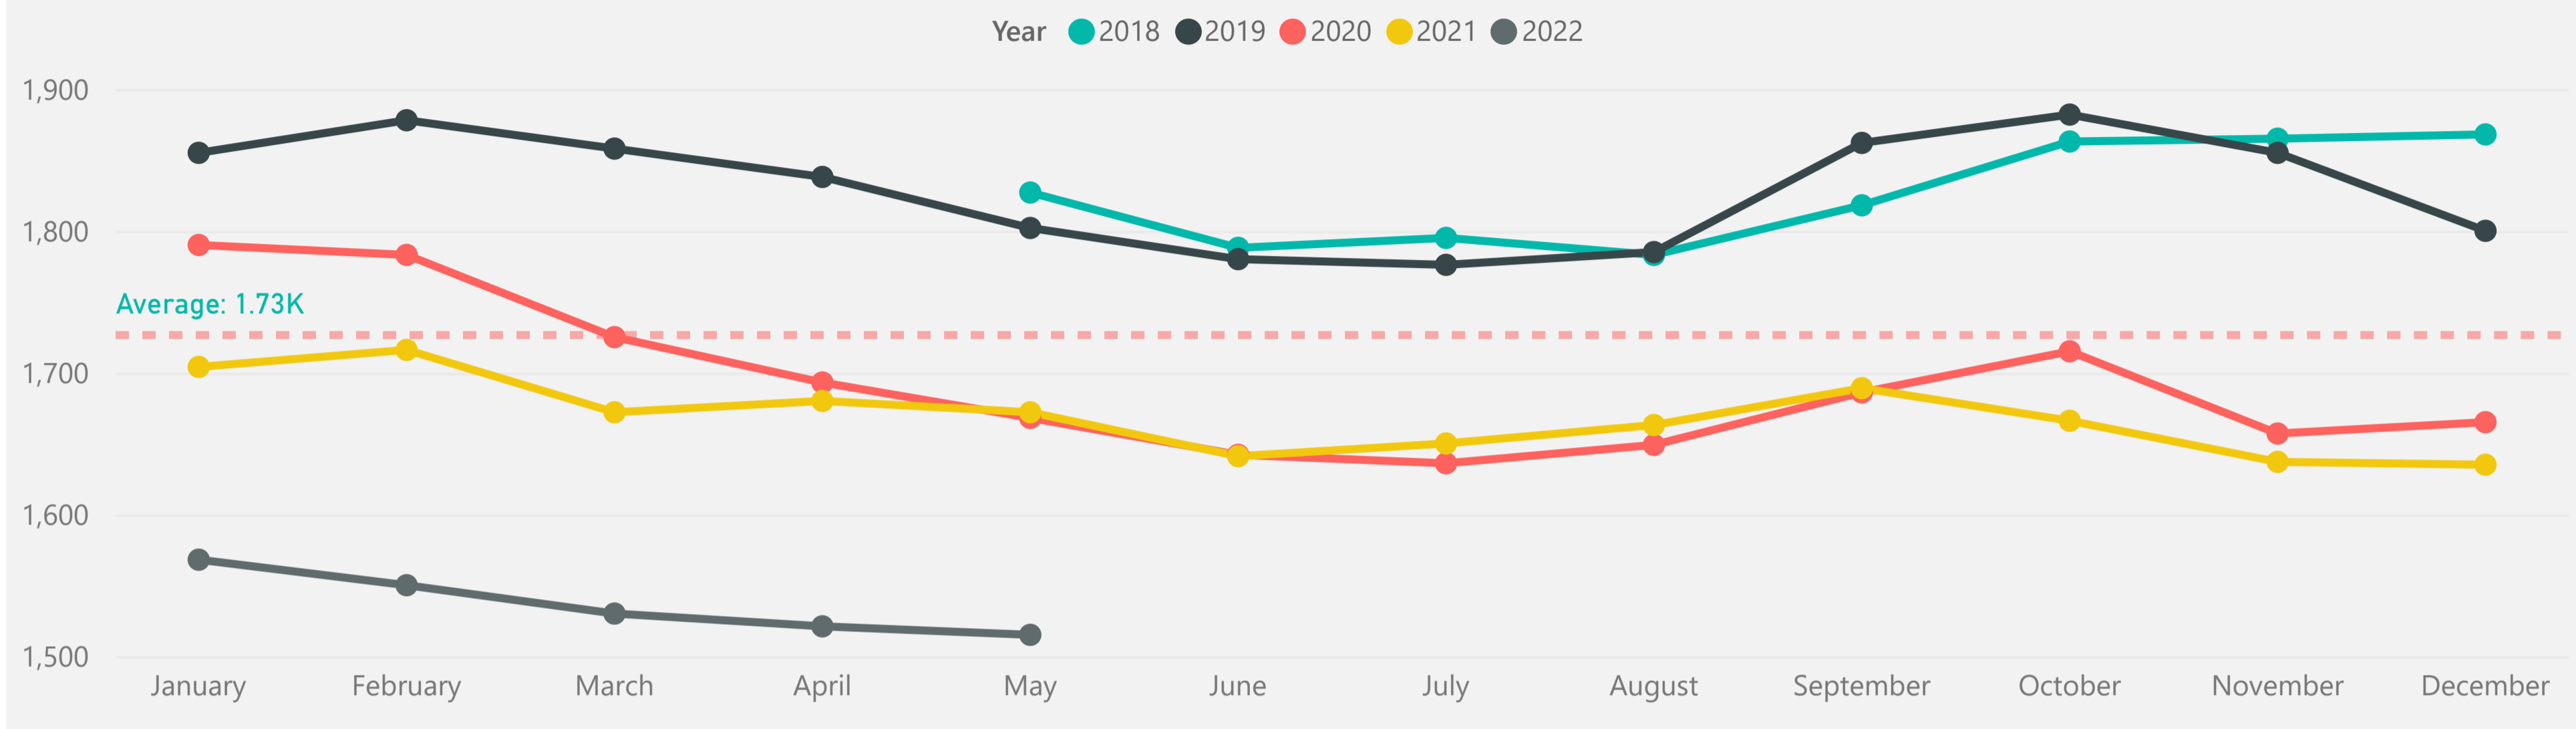

CSA

Washington Chapter State Ass... ▼

Total Members

1,515

Member Growth

-3.38%

Membership Type

Name	Count	YTD Change
Honorary	2	0.00%
New Graduate	11	-62.07%
New to AHIMA	15	-62.50%
Professional	906	-0.98%
Professional - Emeritus	20	11.11%
Professional - Premier	240	3.90%
Student	321	-3.60%
Total	1,515	-3.38%

Membership Over Time

AHIMA Total YoY Membership % Change

Current Memberships

CSA Dashboard: Membership Demographics

CSA Org

Washington Chapter State Association

Average Age

48yr