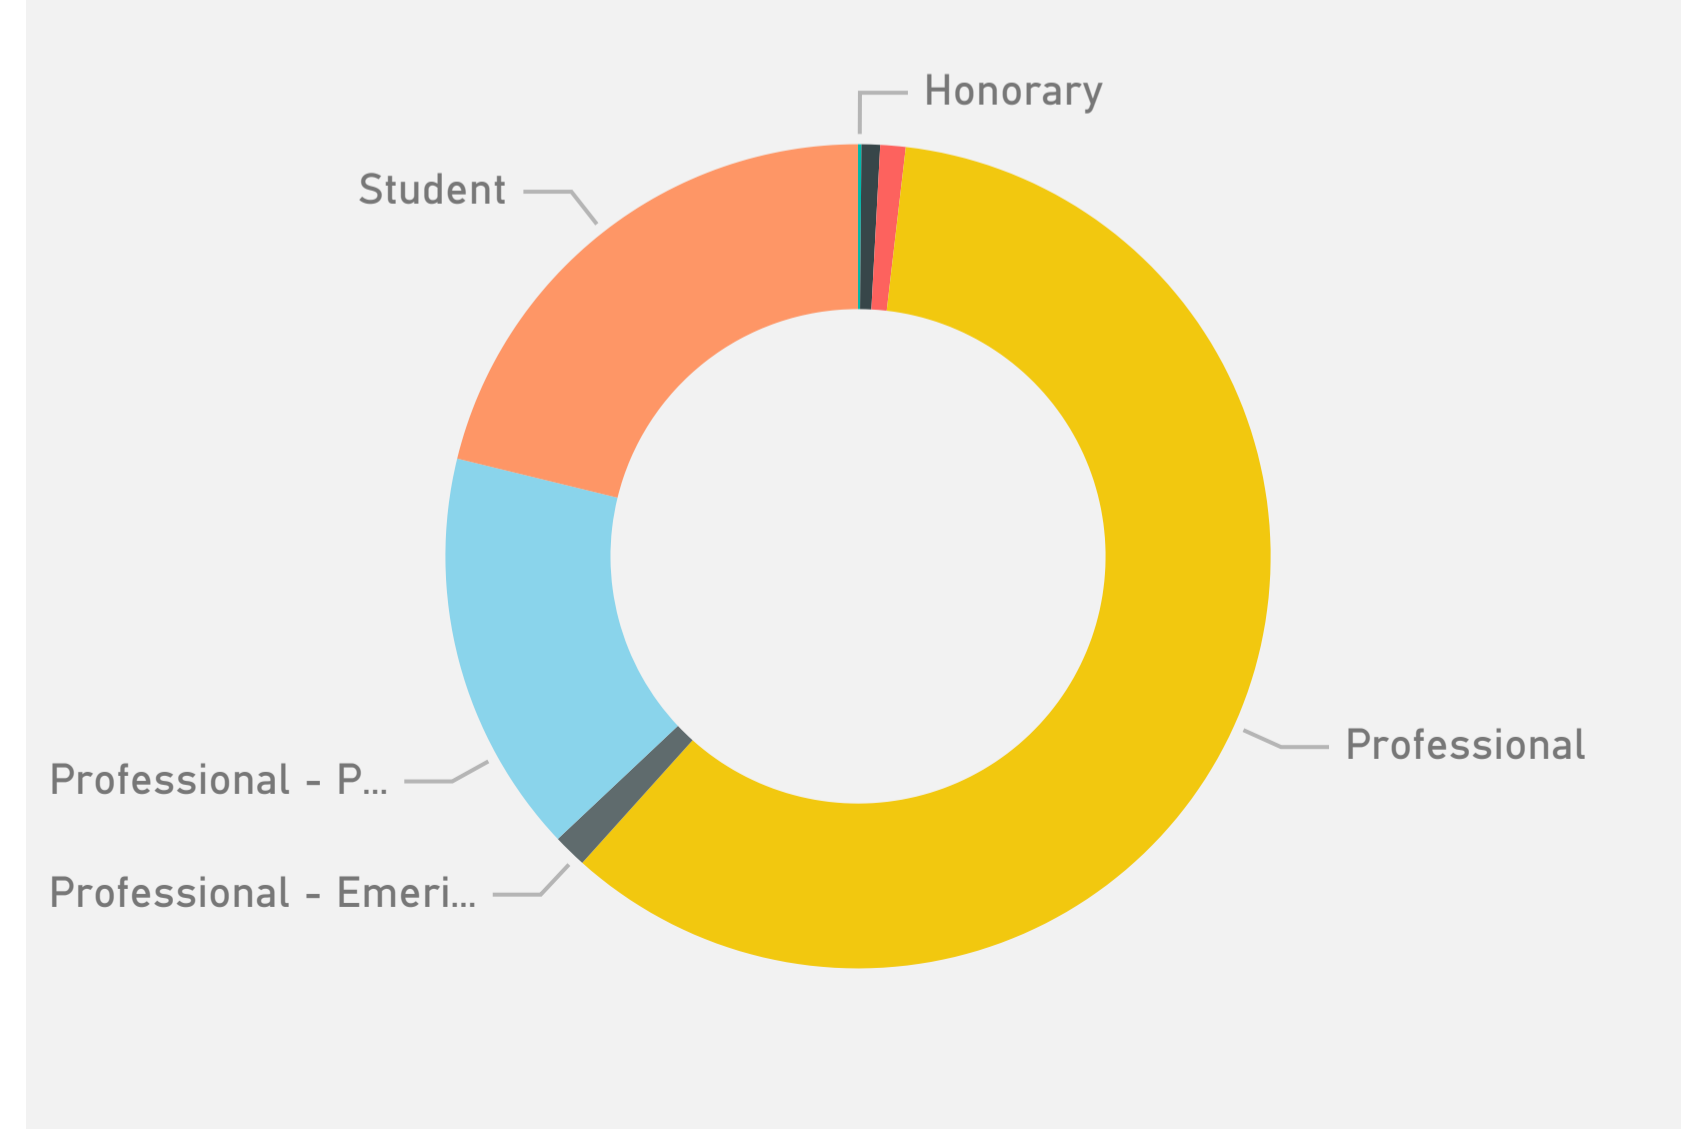

CSA

Washington Chapter State Ass... ▼

Total Members

1,515

Member Growth

-3.38%

Membership Type

Name	Count	YTD Change
Honorary	2	0.00%
New Graduate	11	-62.07%
New to AHIMA	15	-62.50%
Professional	906	-0.98%
Professional - Emeritus	20	11.11%
Professional - Premier	240	3.90%
Student	321	-3.60%
Total	1,515	-3.38%

Membership Over Time

AHIMA Total YoY Membership % Change

Current Memberships

CSA Dashboard: Membership Demographics

CSA Org

Washington Chapter State Association

Average Age

48yr