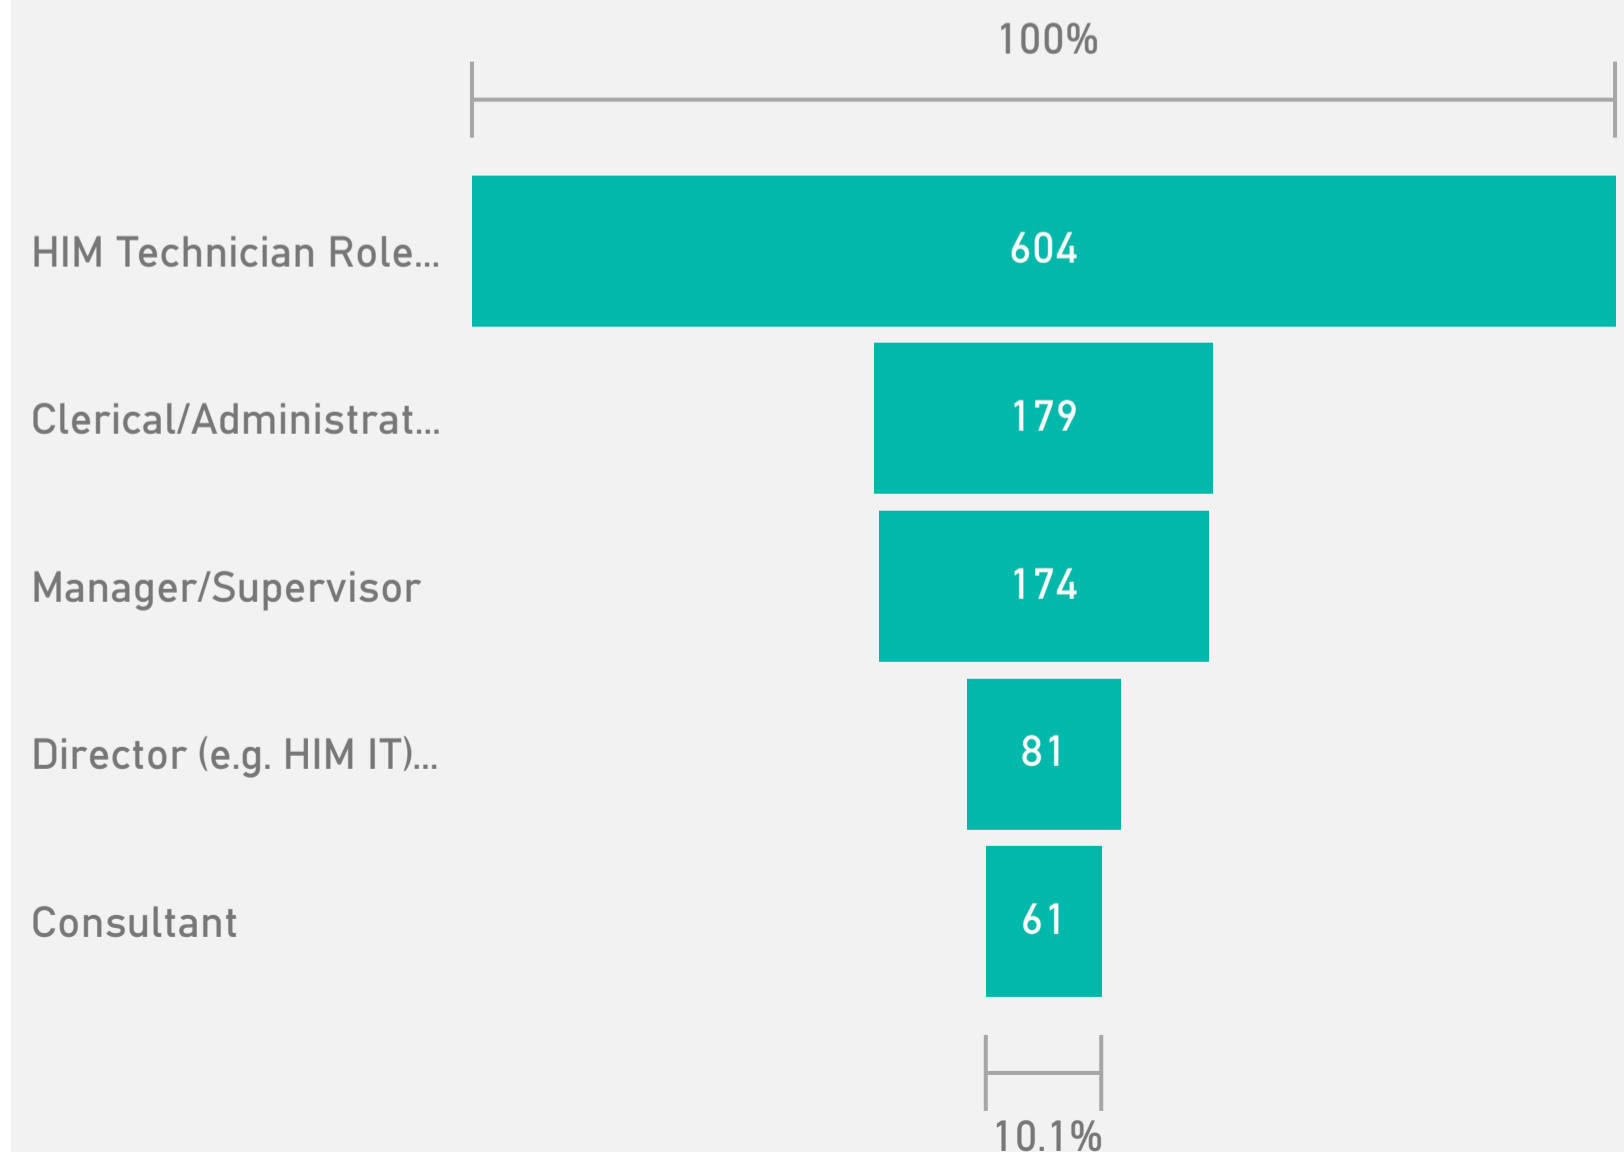

Membership Over Time

AHIMA Total YoY Membership % Change

Current Memberships

CSA Dashboard: Membership Demographics

CSA Org

Washington Chapter State Association

Average Age

48yr

4-Year Degree or Higher

35%

Gender Ratio F/M

68/32

Top 5 Cities of State Membership

City	Members
Seattle	130
Tacoma	89
Spokane	88
Vancouver	57
Everett	40

69 CCA 255 CCS 80 CCS 22 CDIP

Age by Group

Top 5 Job Levels

4 CHDA 11 CHPS 252 RHIA 566 RHIT

Top 5 Education Levels

Top 5 Job Settings