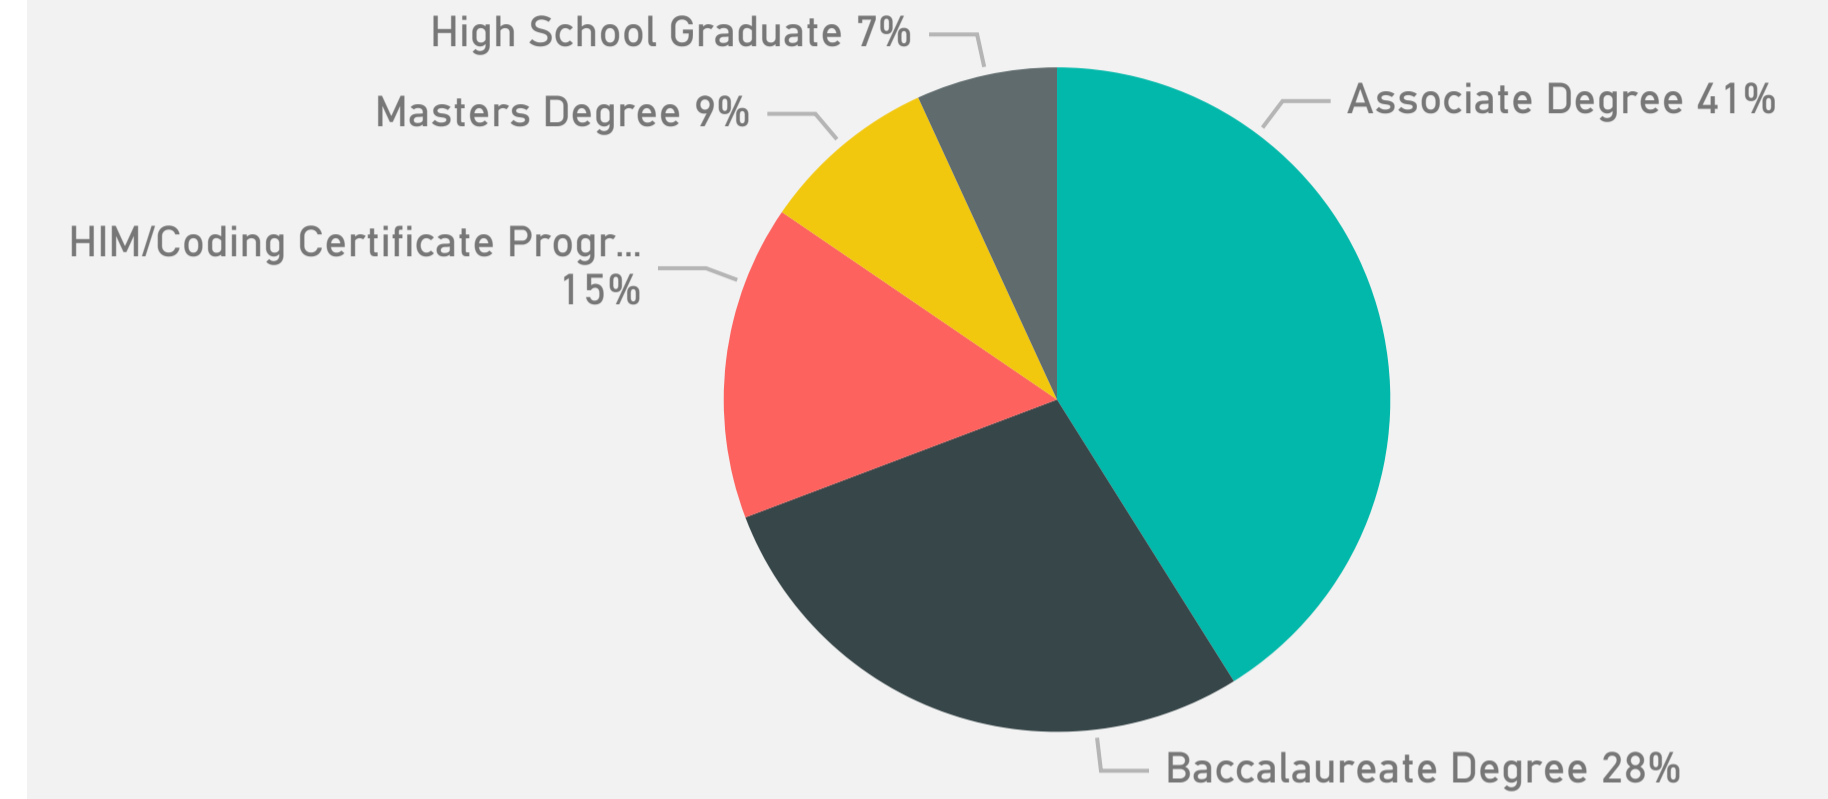

Membership Over Time

AHIMA Total YoY Membership % Change

Current Memberships

CSA Dashboard: Membership Demographics

CSA Org

Washington Chapter State Association

Average Age

48yr

4-Year Degree or Higher

35%

Gender Ratio F/M

68/32

Top 5 Cities of State Membership

City	Members
Seattle	130
Tacoma	89
Spokane	88
Vancouver	57
Everett	40

69 CCA 255 CCS 80 CCS 22 CDIP

Age by Group

Top 5 Job Levels

4 CHDA 11 CHPS 252 RHIA 566 RHIT

Top 5 Education Levels

Top 5 Job Settings