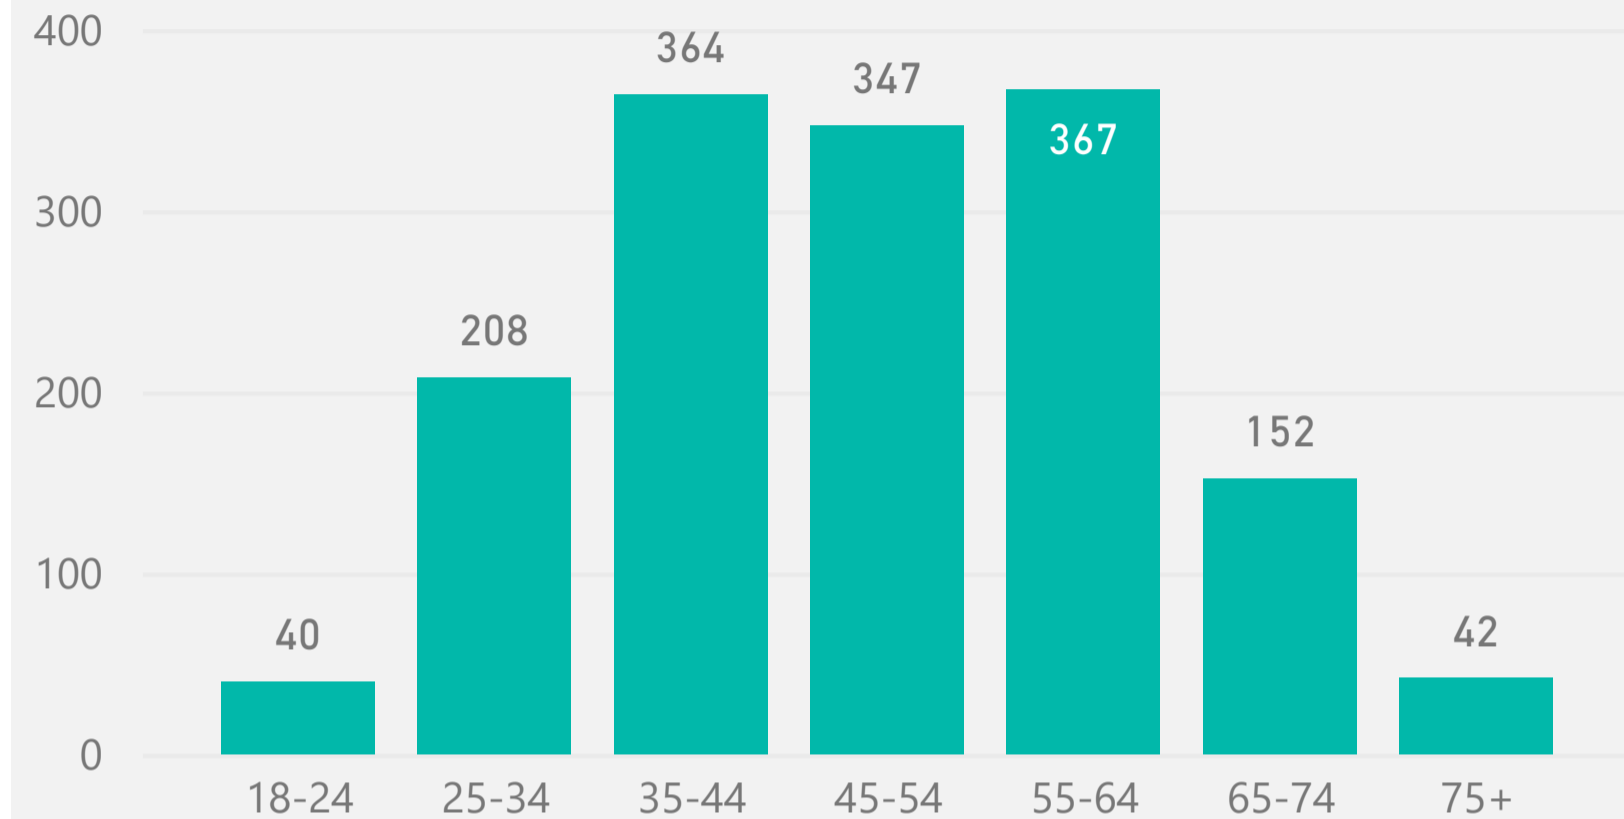

Membership Over Time

AHIMA Total YoY Membership % Change

Current Memberships

CSA Dashboard: Membership Demographics

CSA Org

Washington Chapter State Association

Average Age

48yr

4-Year Degree or Higher

35%

Gender Ratio F/M

68/32

Top 5 Cities of State Membership

City	Members
Seattle	130
Tacoma	89
Spokane	88
Vancouver	57
Everett	40

69 CCA 255 CCS 80 CCS 22 CDIP

Age by Group